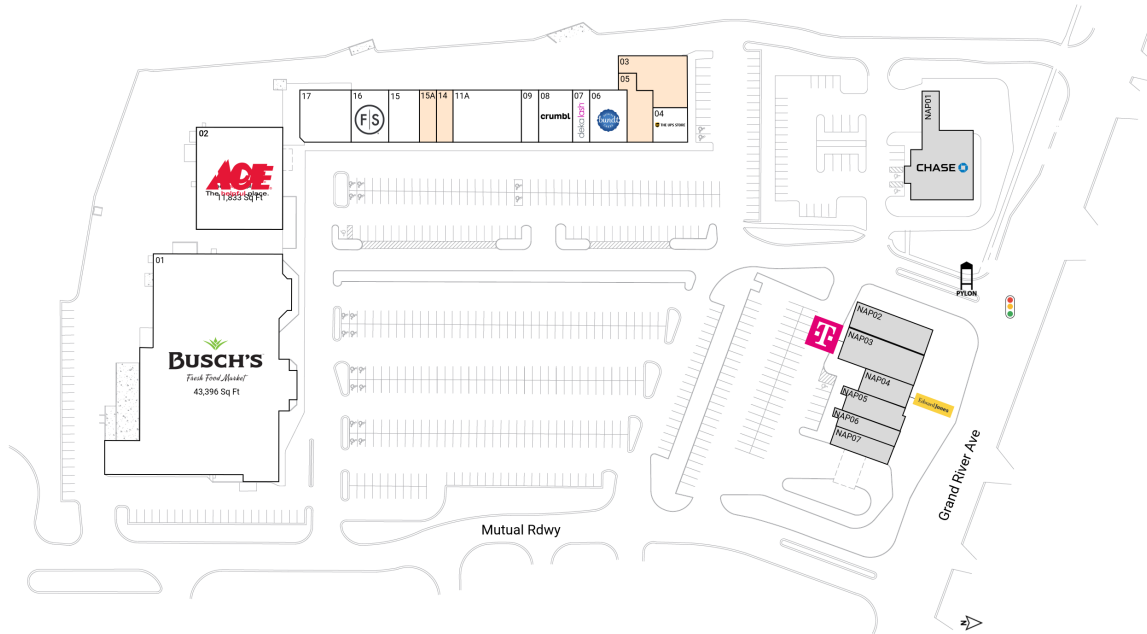

Source: Synergos Technologies, Inc. 2024

Anchored by a 43,396 Sq Ft Busch's Fresh Food Market, with top national retailers such as Ace Hardware, Nothing Bundt Cakes, Crumbl Cookies & The UPS Store,

Surrounded by a highly affluent, educated trade area with an average household income of \$153K+ with 48% of residents holding a college degree within 3 miles

High daytime population of 35K+ within 3 miles

Adjacent to Kroger-anchored center and easily accessible from three points of ingress & egress, including a signalized entrance

High visibility from 17K+ vehicles daily on Whitmore Lake Rd, 97K+ on I-96 and 77K+ on US-23 (Kalibrate: 2022)

Grand Crossing

9864-9870 E. Grand River | Brighton, MI 48116

Livingston County | Detroit-Warren-Dearborn, MI | 97,222 Sq Ft

42.5208, -83.7654

Available Spaces

03	2,800 Sq Ft	360°	14	1,160 Sq Ft	360°
05	2,200 Sq Ft	360°	15A	1,200 Sq Ft	

Current Tenants Space size listed in square feet

01	Busch's Fresh Foods Market	43,396
02	Ace Hardware	11,833
02	Ace Hardware	8,000
02A	Ace Hardware	3,833
04	The UPS Store	2,400
06	Nothing Bundt Cakes	2,400
07	Deka Lash	1,200
08	Crumbl Cookies	2,400
09	Elevate Chiropractic	1,200
11A	Soccer World	4,800
15	Mancino's Pizza	2,160
16	Fantastic Sams	2,640
17	Company K Dance Studio	3,600
NAP01	Chase	0
NAP02	Wong Express House	0
NAP03	Sprint	0
NAP04	Edward Jones	0
NAP05	Tubby's Sandwich Shop	0
NAP06	NAP	0
NAP07	Grand Traverse Pie Co.	0